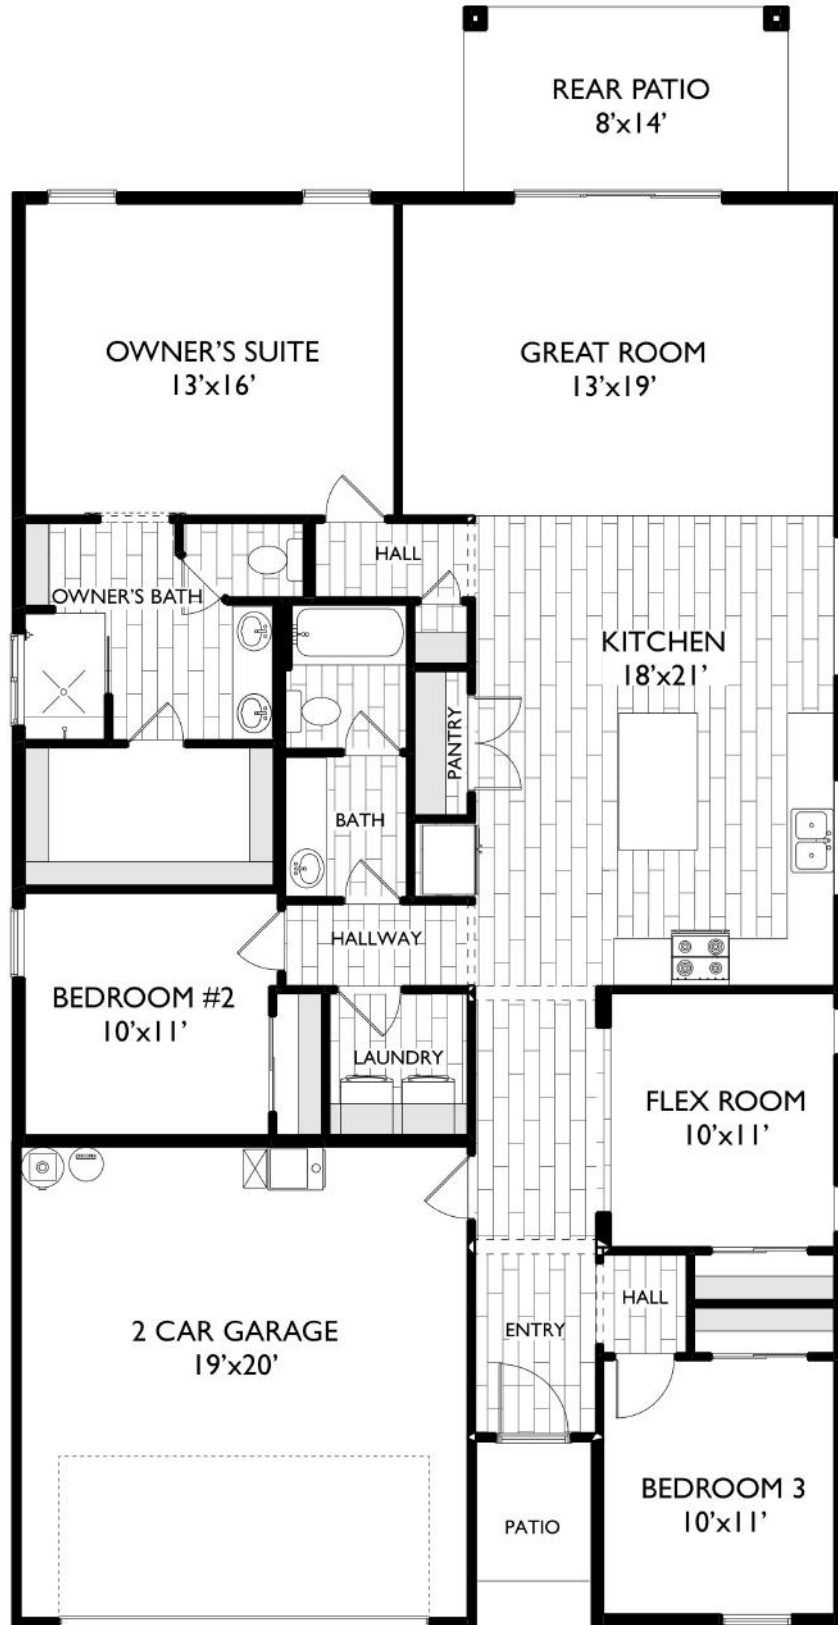

AZTEC

1793 sq ft . 3/4 Bedrooms . 2 Baths . 2 Car Garage

AZTEC

1793 sq ft . 3/4 Bedrooms . 2 Baths . 2 Car Garage

AZTEC with Contemporary Elevation

AZTEC with Modern Retro Elevation

AZTEC with Tuscan Elevation

AZTEC with Traditional Elevation