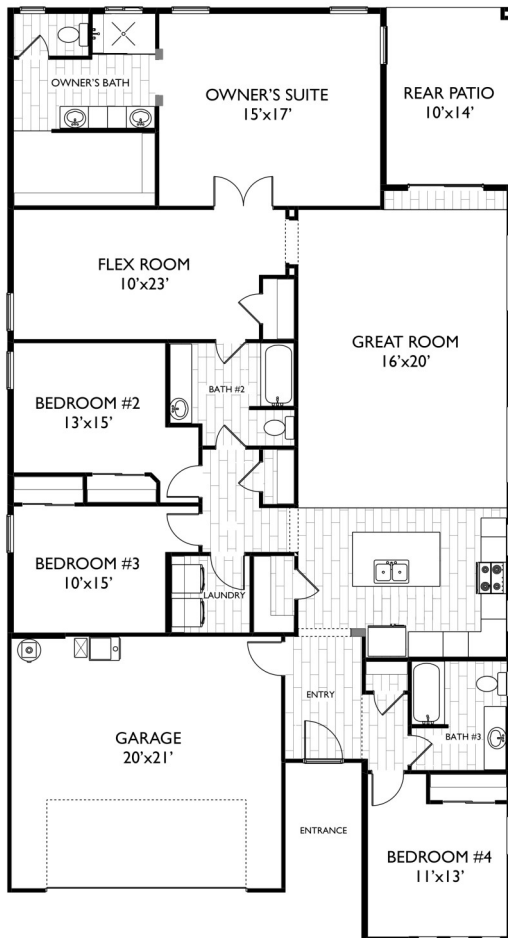

ENCINO

2217 sq ft . 4 Bedrooms . 3 Baths . 2 Car Garage

Available Home

2663 Petaluma
\$355,150

Modern Retro Elevation, Riverside
Frosted Glass Front Door, Gourmet
Kitchen with Wall Oven, Stainless and
Glass Vent Hood, Decorative Tile
Backsplash and More!