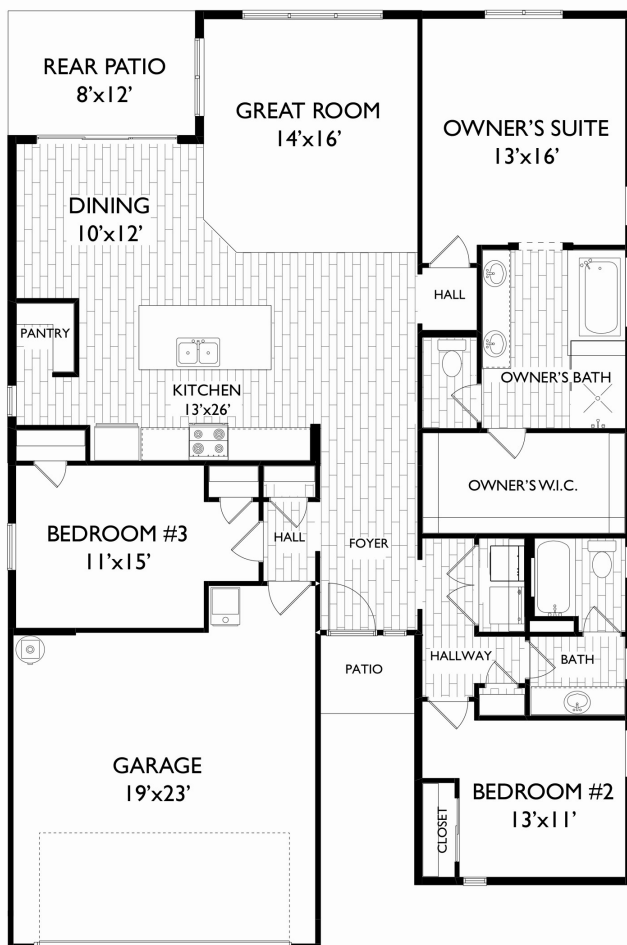

ASPEN

1713 sq ft . 3 Bedrooms . 2 Baths . 2 Car Garage

Available Home

1031 Chicory

\$311,325

Contemporary Elevation, 1/2 Glass Front Door, Luxury Soft Close Cabinets, Luxury Wood Look Tile, Decorative Tile Backsplash, Upgraded Kitchen Lighting and Blinds throughout!