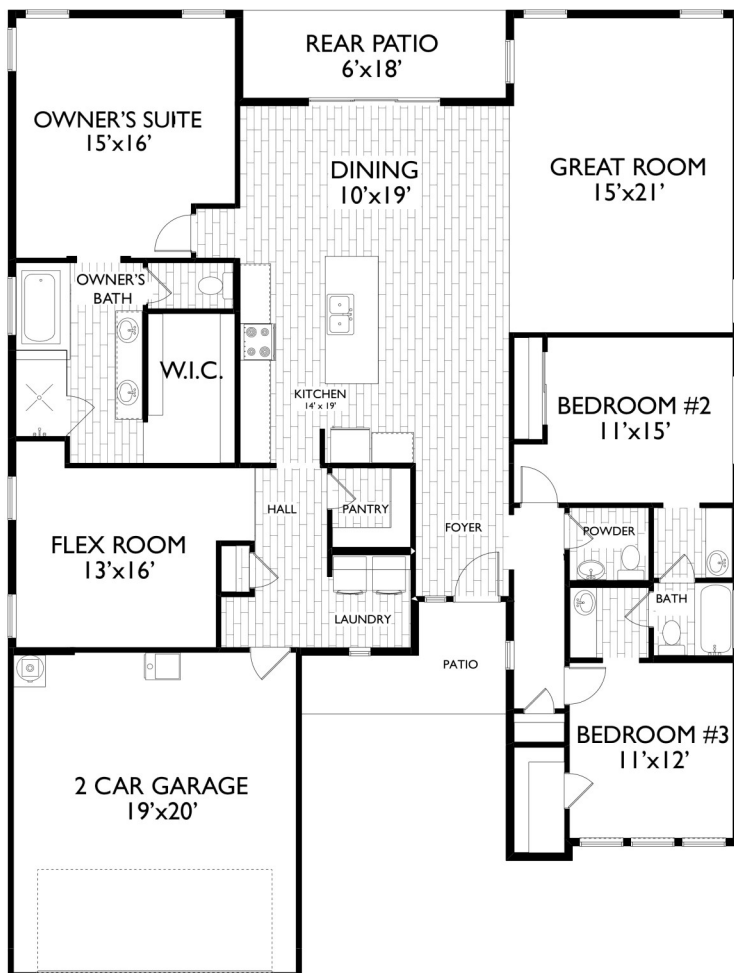

LINCOLN

2285 sq ft . 3 Bedrooms . 2.5 Baths . 2 Car Garage

Available Home

3508 Tesuque

\$341,350

Contemporary Elevation, Luxury Wood Look Tile throughout Great Room, Stainless and Glass Vent Hood, Decorative Tile Backsplash and More!