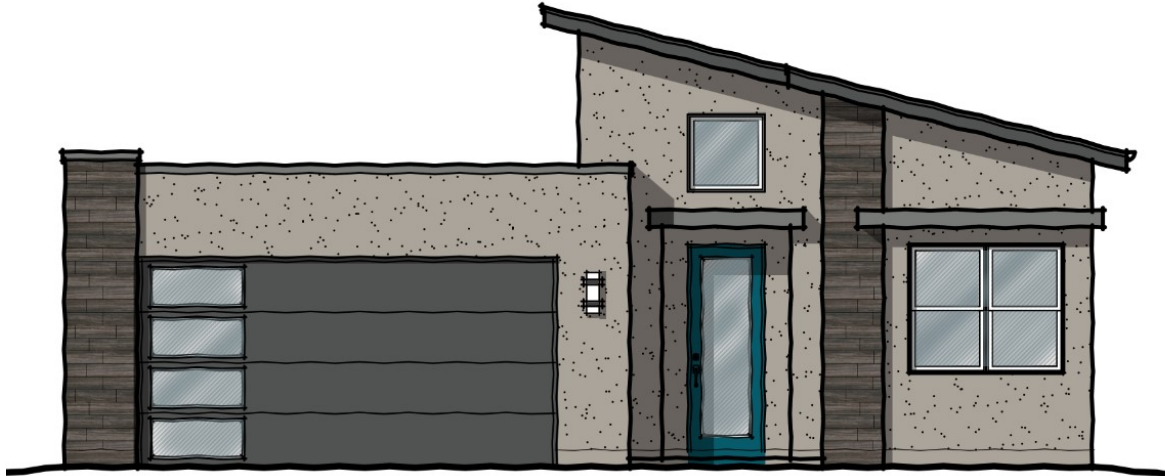

CORTEZ

2158 sq ft . 3 Bedrooms . 2.5 Baths . 2 Car Garage

Available Home

6041 High Plains

\$286,660

Modern Retro Elevation, Soft Close Cabinets, Luxury Kitchen with Wall Oven, Stainless and Glass Vent Hood, Decorative Tile Backsplash and More!

Move In Ready this Winter!

800-691-4375

FRENCHBROTHERS.COM

For more information please see a sales associate. Artist conceptions, plans, specifications and elevations are subject to change without notice. All sizes are approximate.