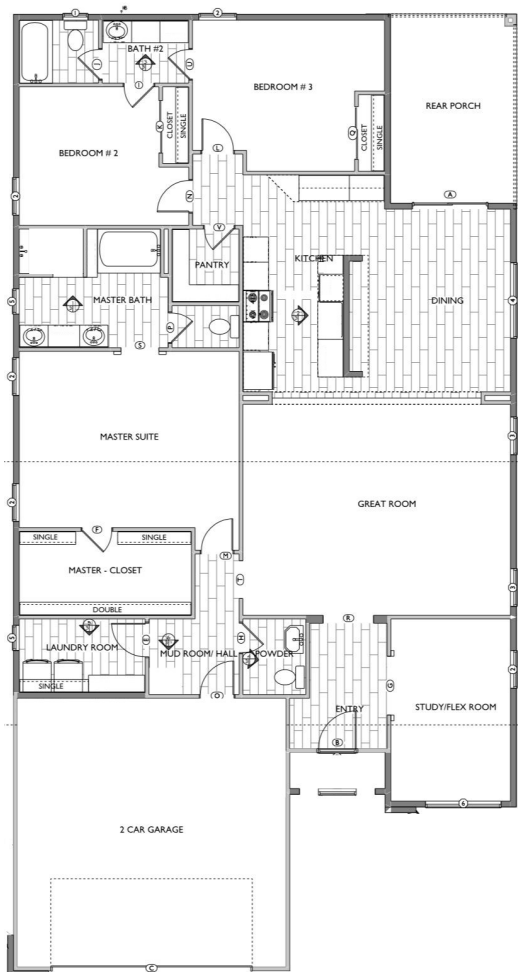

CORTEZ

2158 sq ft . 3 Bedrooms . 2.5 Baths . 2 Car Garage

Available Home

6041 High Plains

\$286,660

Modern Retro Elevation, Soft Close Cabinets, Luxury Kitchen with Wall Oven, Stainless and Glass Vent Hood, Decorative Tile Backsplash and More!