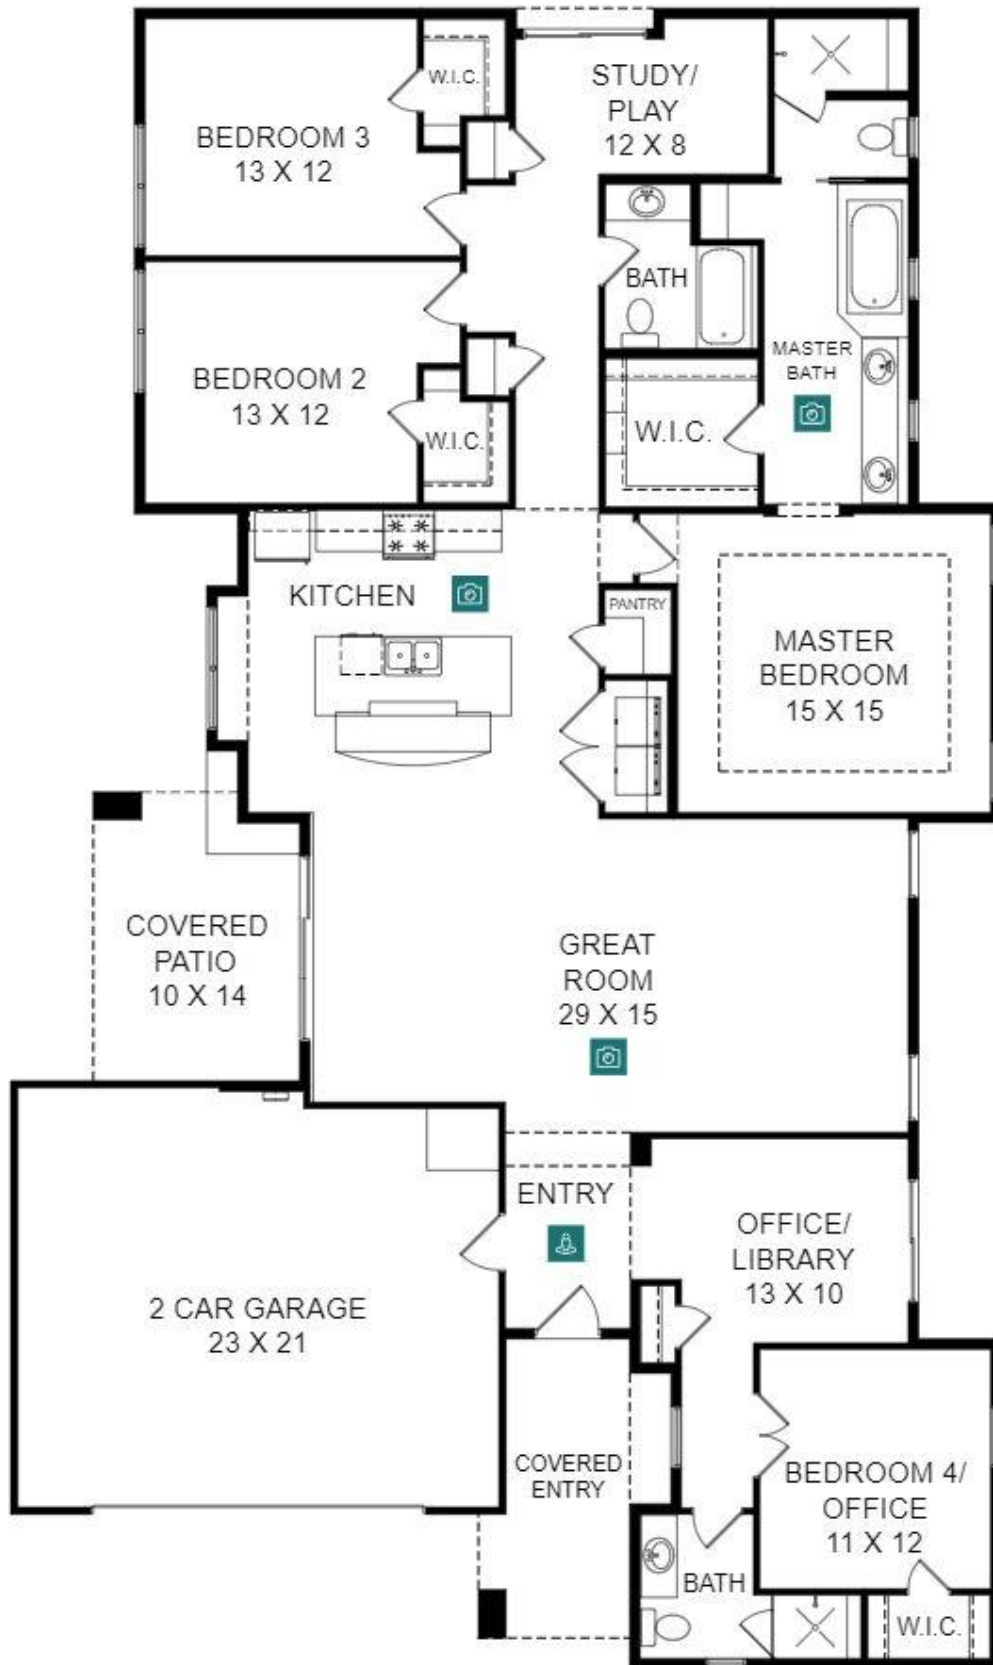

# VALEJO

2436 sq ft . 4 Bedrooms . 3 Baths . 2 Car Garage

# VALEJO

2436 sq ft . 4 Bedrooms . 3 Baths . 2 Car Garage

VALEJO Contemporary Elevation

VALEJO Spanish Mission Elevation

VALEJO Tuscan Elevation