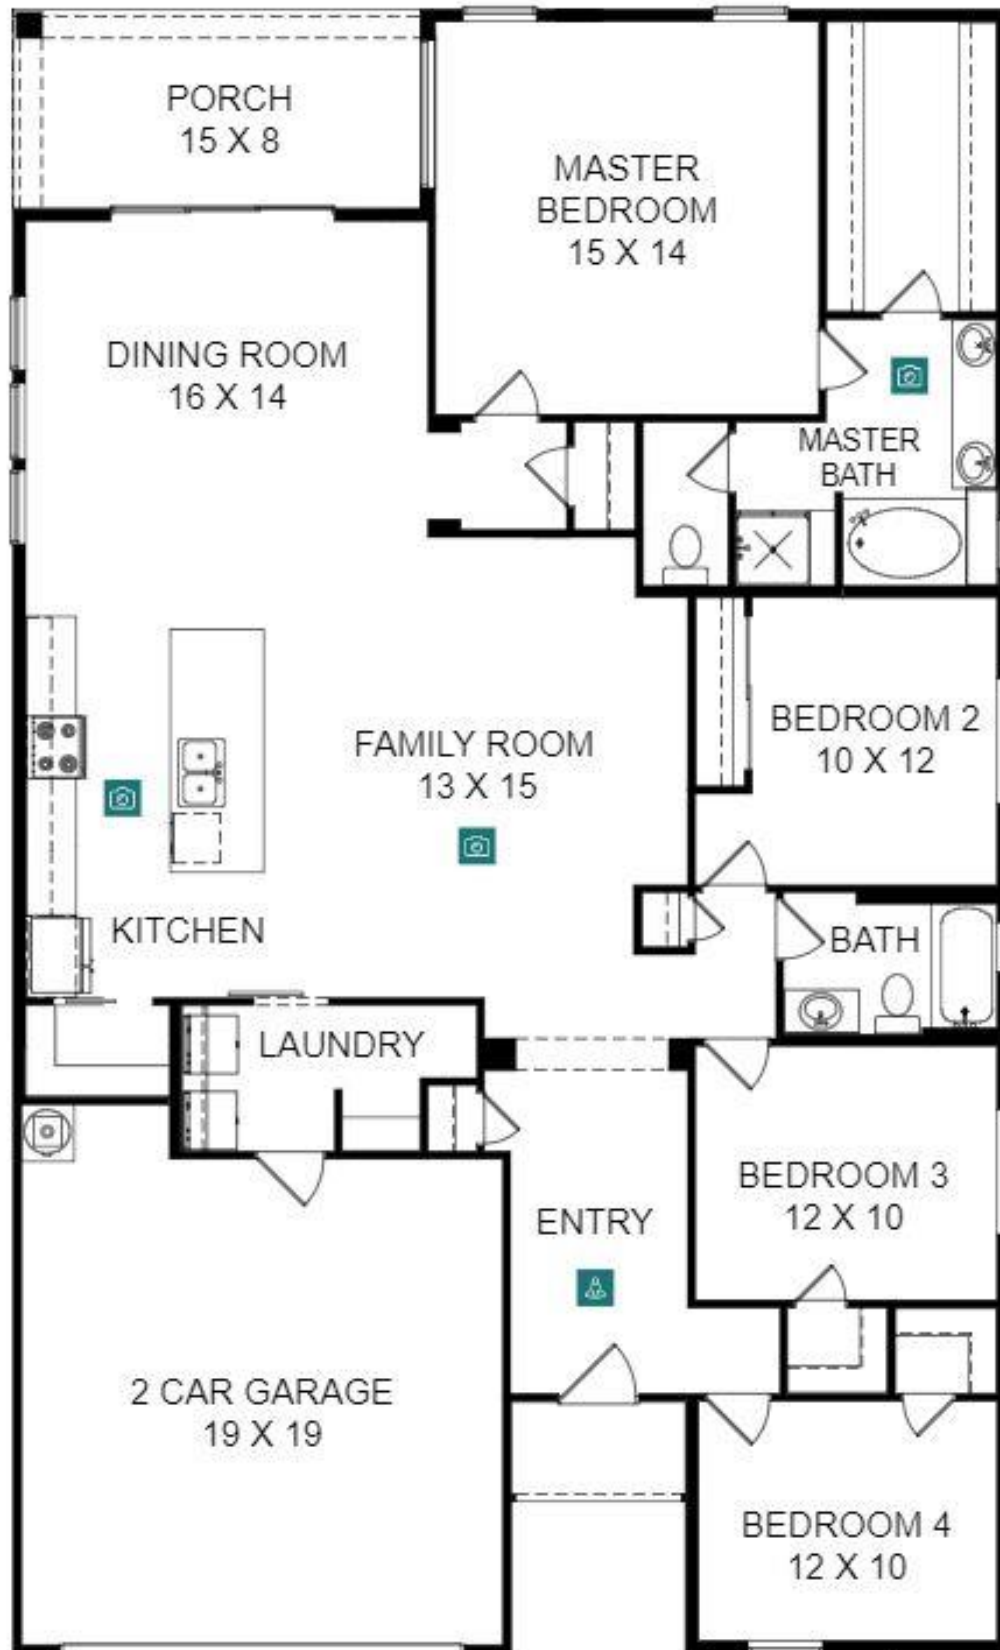

SANTA BARBARA

1968 sq ft . 4 Bedrooms . 2 Baths . 2 Car Garage

SANTA BARBARA

1968 sq ft . 4 Bedrooms . 2 Baths . 2 Car Garage

SANTA BARBARA Spanish Mission Elevation Without Stone

SANTA BARBARA Spanish Mission Elevation With Stone

SANTA BARBARA Contemporary Elevation

FRENCHBROTHERS.COM

For more information please see a sales associate. Artist conceptions, plans, specifications and elevations are subject to change without notice. All sizes are approximate.