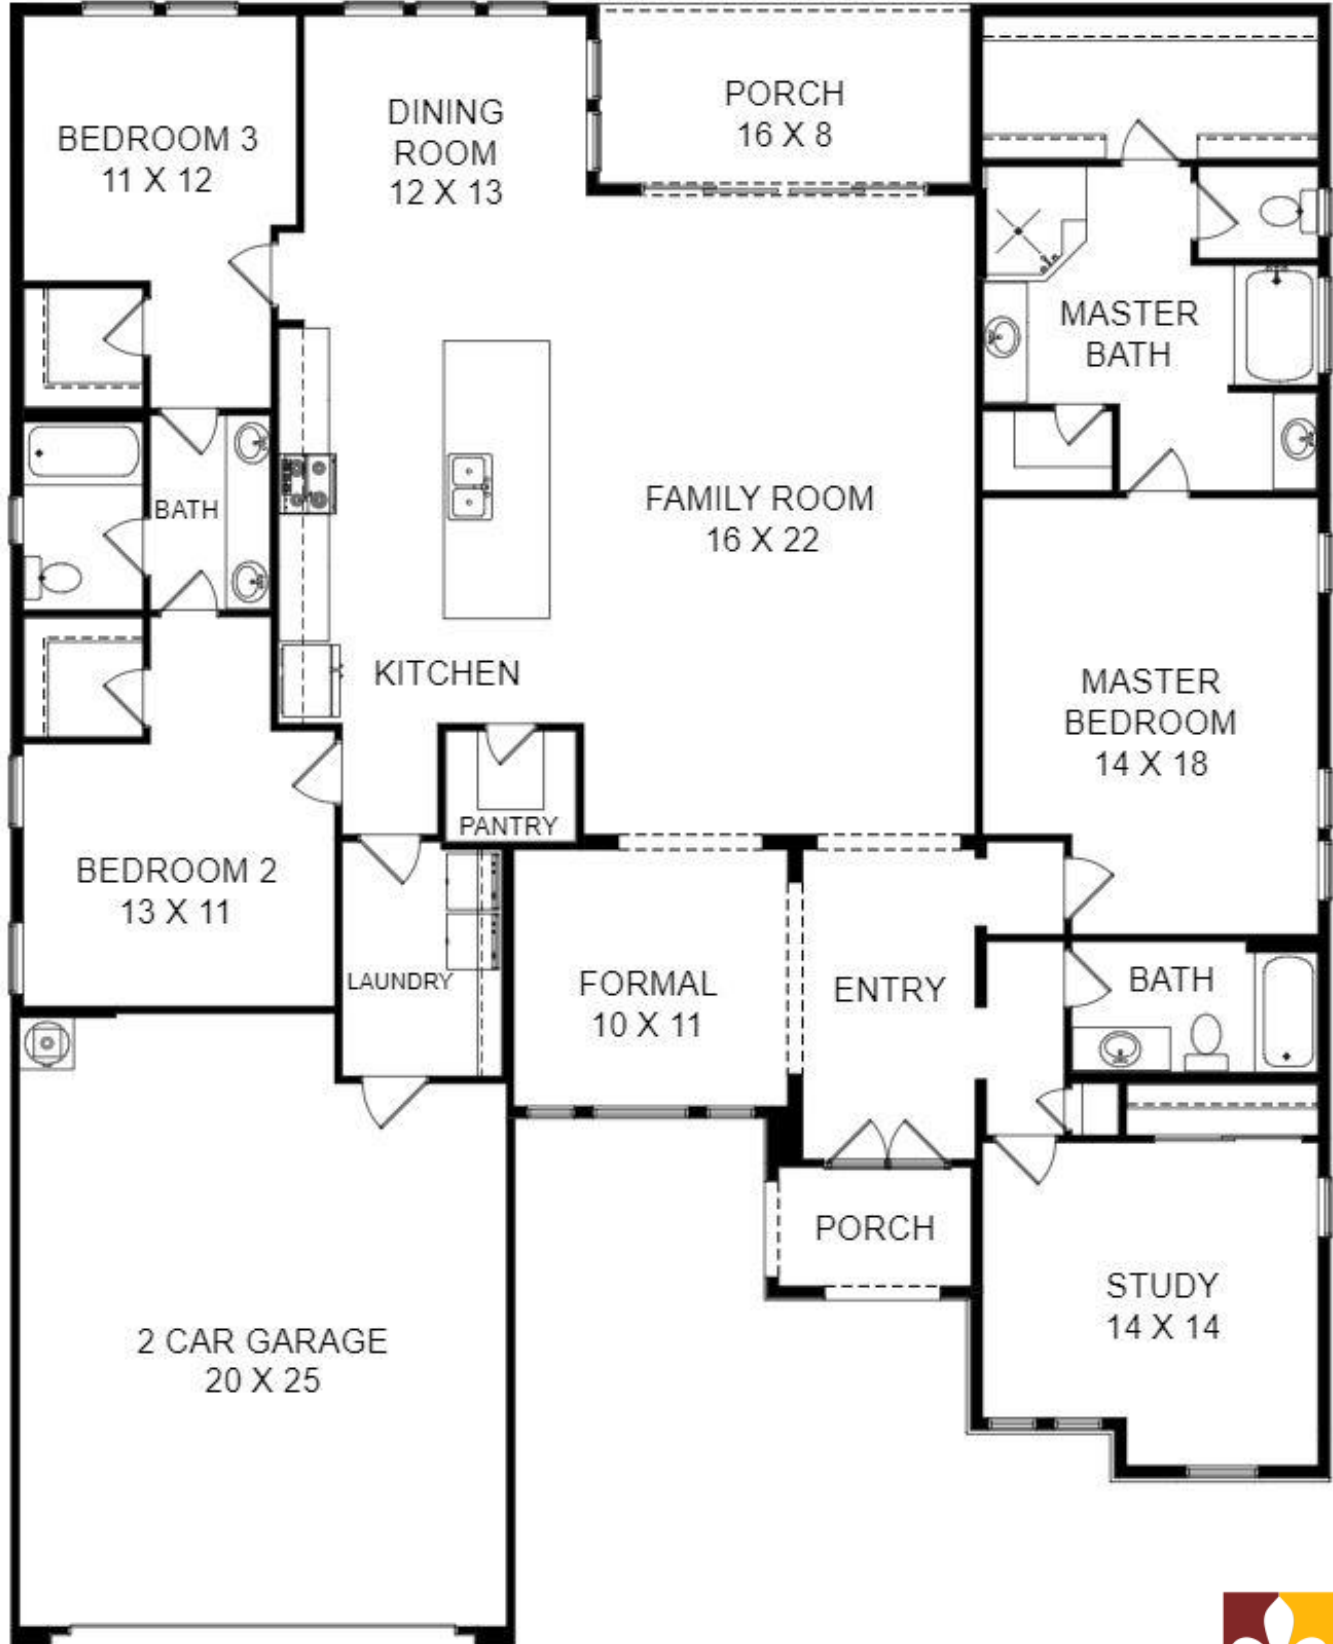

MONTEREY

2612 sq ft . 4 Bedrooms . 3 Baths . 2 Car Garage

MONTEREY

2612 sq ft . 5 Bedrooms . 3 Baths . 2 Car Garage

MONTEREY with Shingle Roof

MONTEREY with Tile Roof