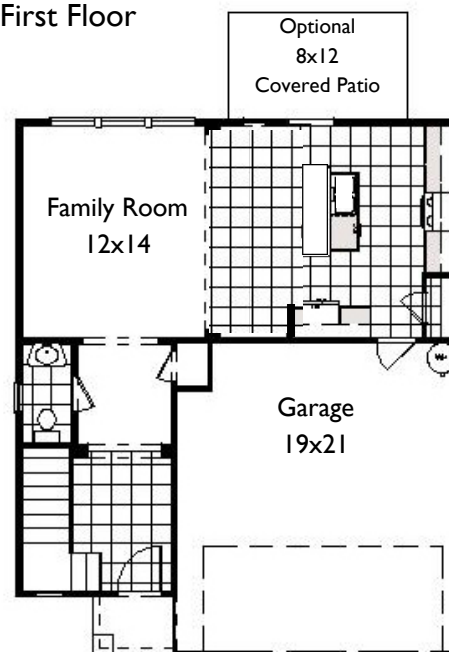

Newbury

1546 SQ. FT.

- 2 Story
- 4 Bedrooms
- 2.5 Baths
- 2 Car Garage
- Colonial styling
- Eat-at Breakfast Bar
- Master Suite
- Huge walk-in closet
- Large great room
- Great Curb Appeal

Rendering representative only and may be shown with optional items

First Floor

Second Floor